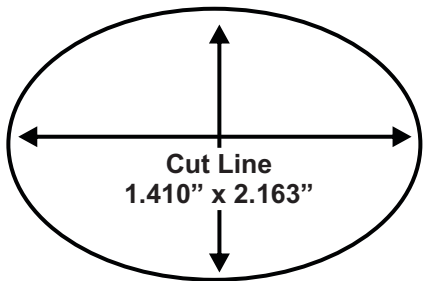

1" x 1-3/4"
Oval Button
Graphic Layout

**THE LARGE OVAL IS THE
CUT LINE. THE SMALL OVAL
IS THE RECOMMENDED
MAXIMUM PICTURE SIZE.**