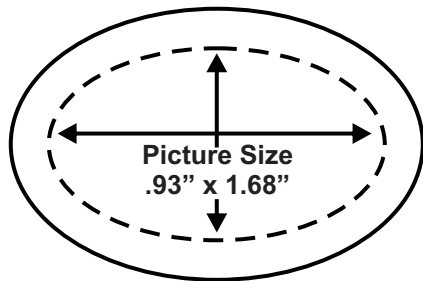

1" x 1-3/4"
Oval Button
Graphic Layout

**THE LARGE OVAL IS THE
CUT LINE. THE SMALL OVAL
IS THE RECOMMENDED
MAXIMUM PICTURE SIZE.**