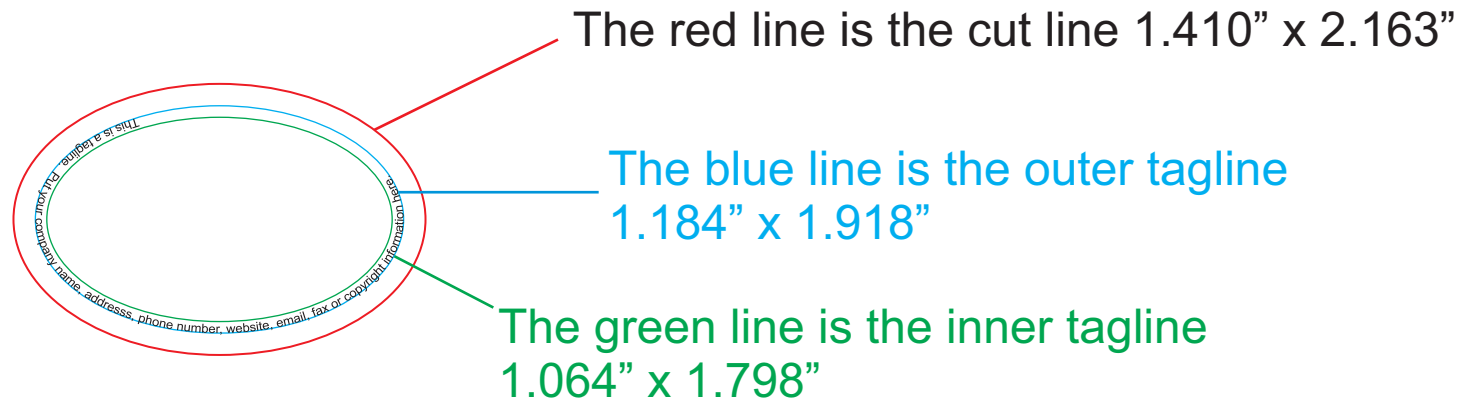

1" x 1-3/4" Oval Button Tagline Layout

Depending on the font you use, your font size can be from 5pt to 8 pt. Adjust it as you wish to fit into the tag line area.