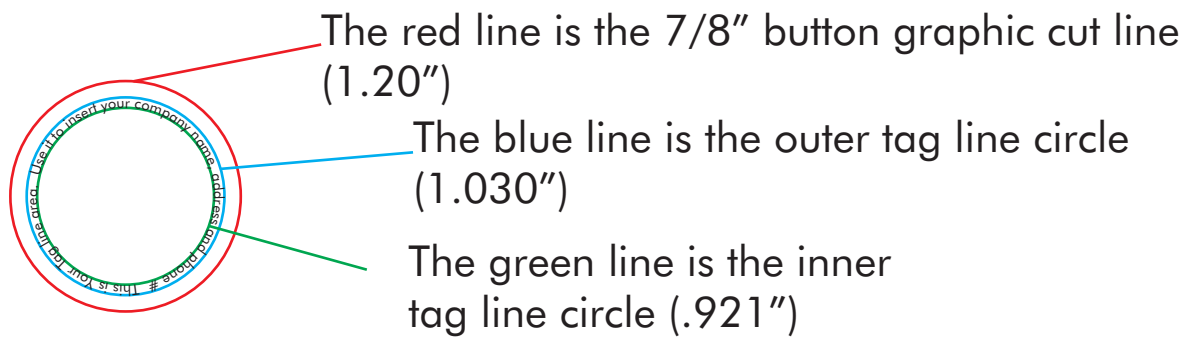

# 7/8" Button Tag line Layout

Tag line area 0.055

Depending on the text you use your font size can be from 5 pt to 7pt. Adjust it as you wish to fit into the tag line area

Note: For use with Tecre manual or electric button maker machine and 7/8" button making supplies.